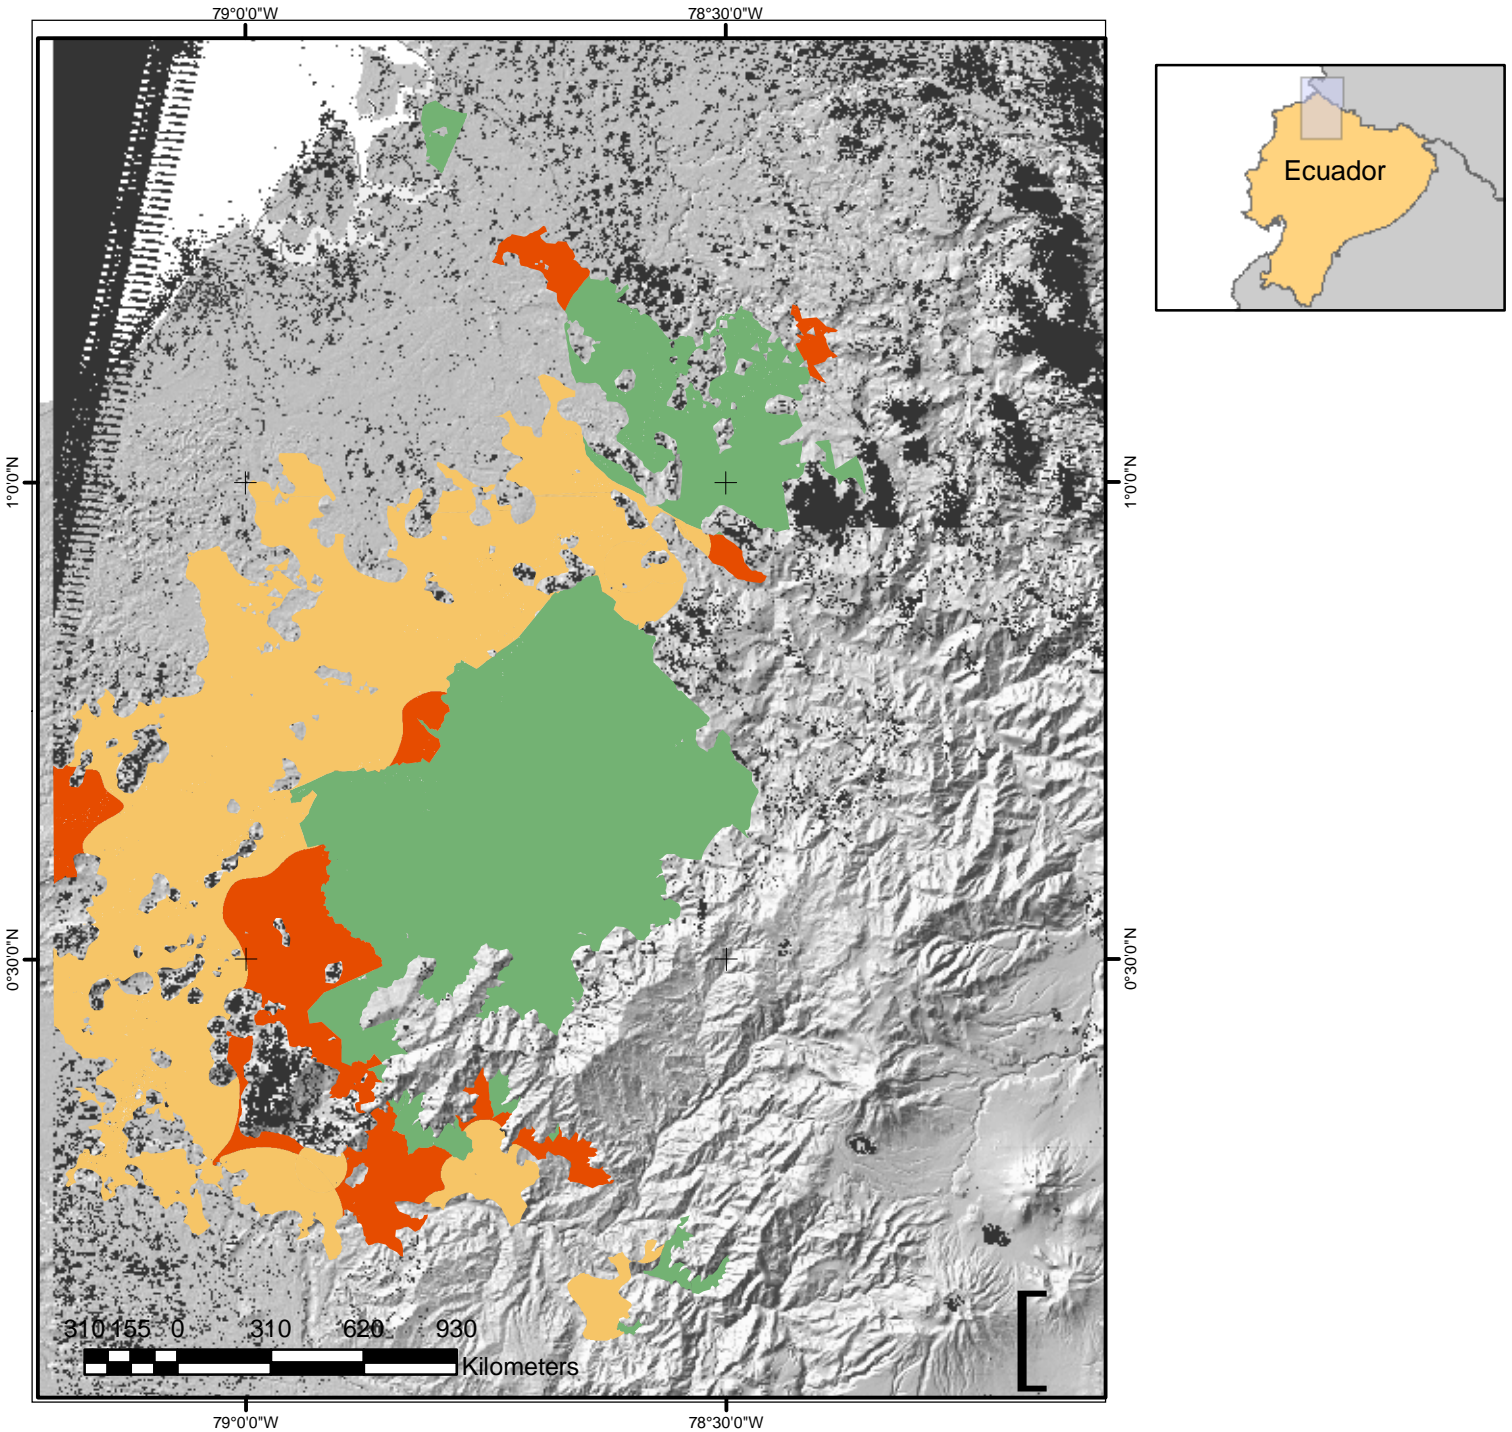

## Status of forest suitable for *Ateles fusciceps*

### Forest Suitable for *Ateles fusciceps* (Total 496857 Hectares)

- |   |   |  |                |
|---|---|--|----------------|
|  | <b>Unprotected Forest - Low Hunting Risk</b>  |  | <b>No Data</b> |
|   | AREA: 60 268 hectares                         |  |                |
|  | <b>Unprotected Forest - High Hunting Risk</b> |  |                |
|   | AREA: 226 340 hectares                        |  |                |
|  | <b>Protected forest</b>                       |  |                |
|   | AREA: 210 249 hectares                        |  |                |