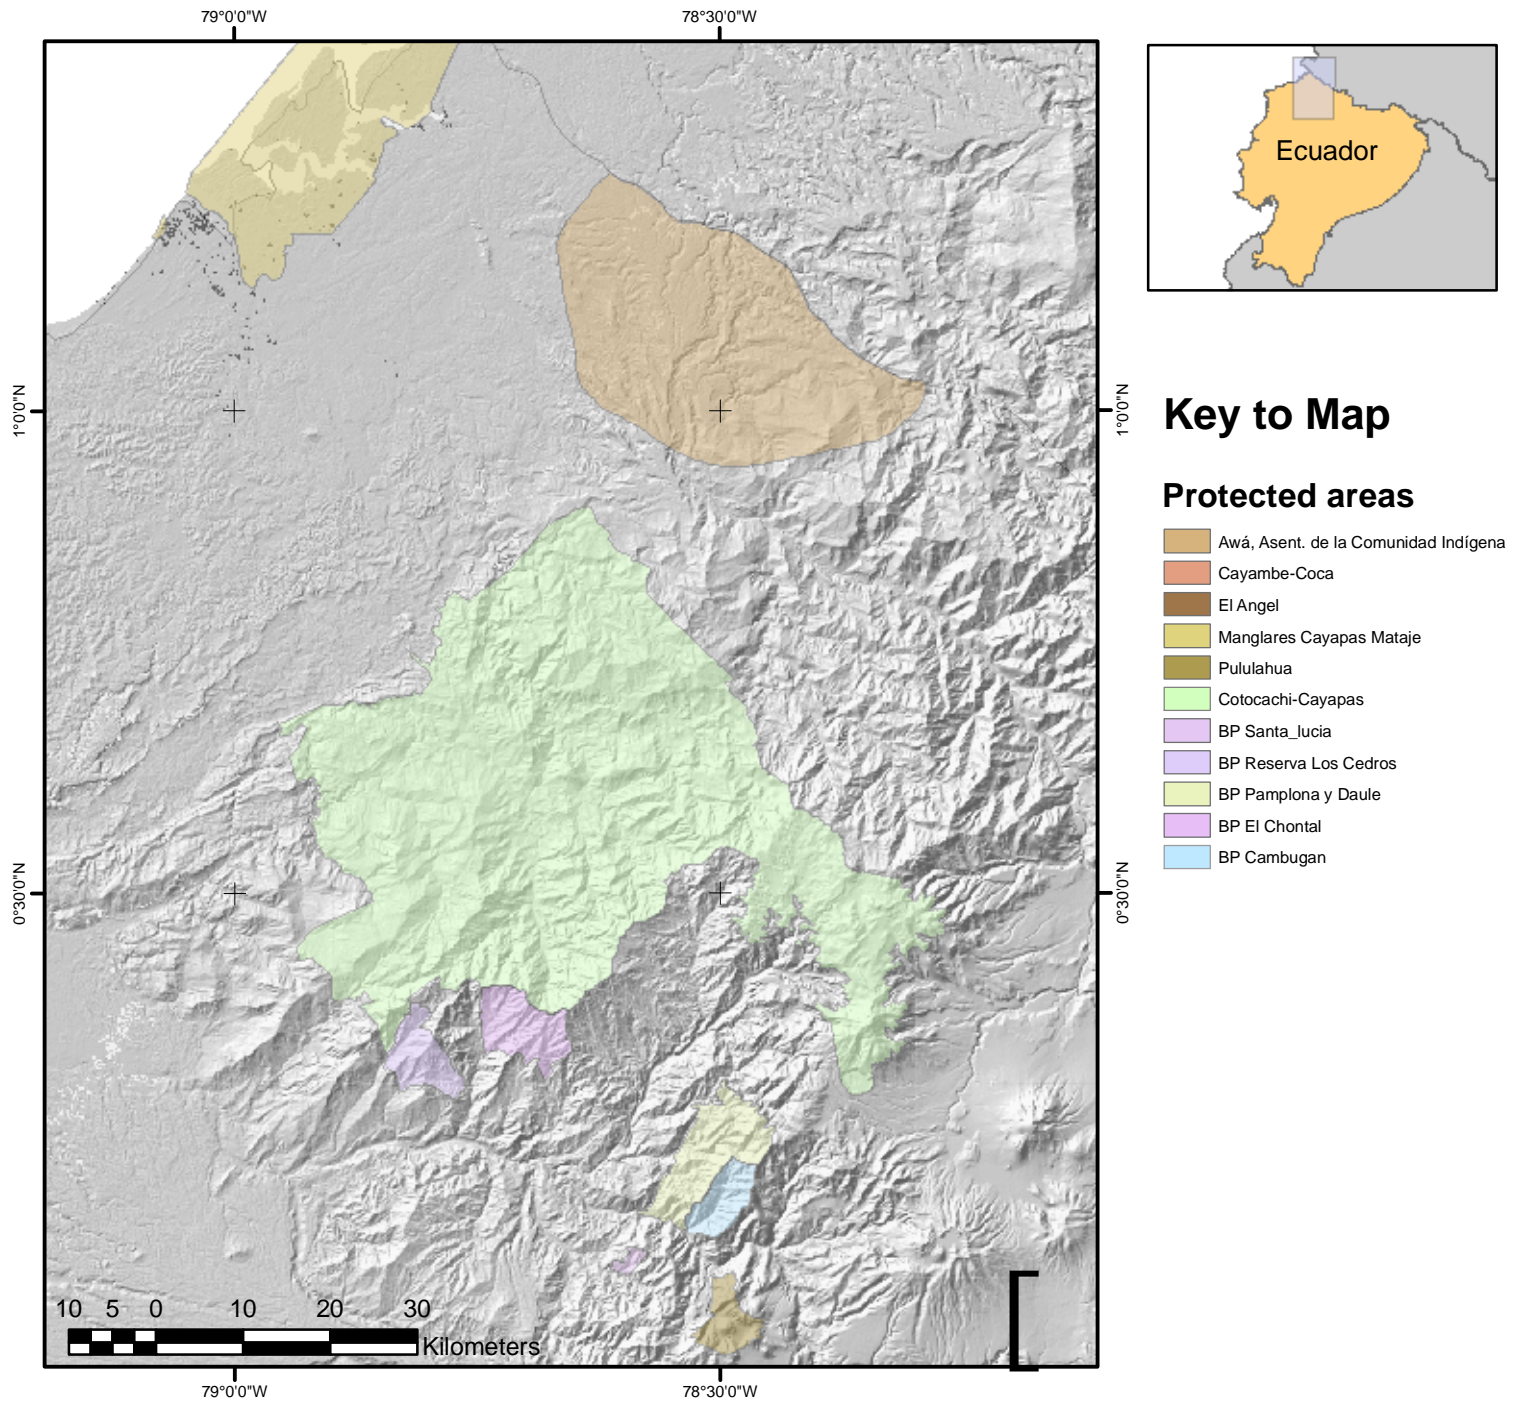

Map of area under study showing protected areas

Map showing protected areas in NW Ecuador

Relief map based on SRTM 90m Digital Elevation Data

Contact: Dr Mika Peck, m.r.peck@sussex.ac.uk